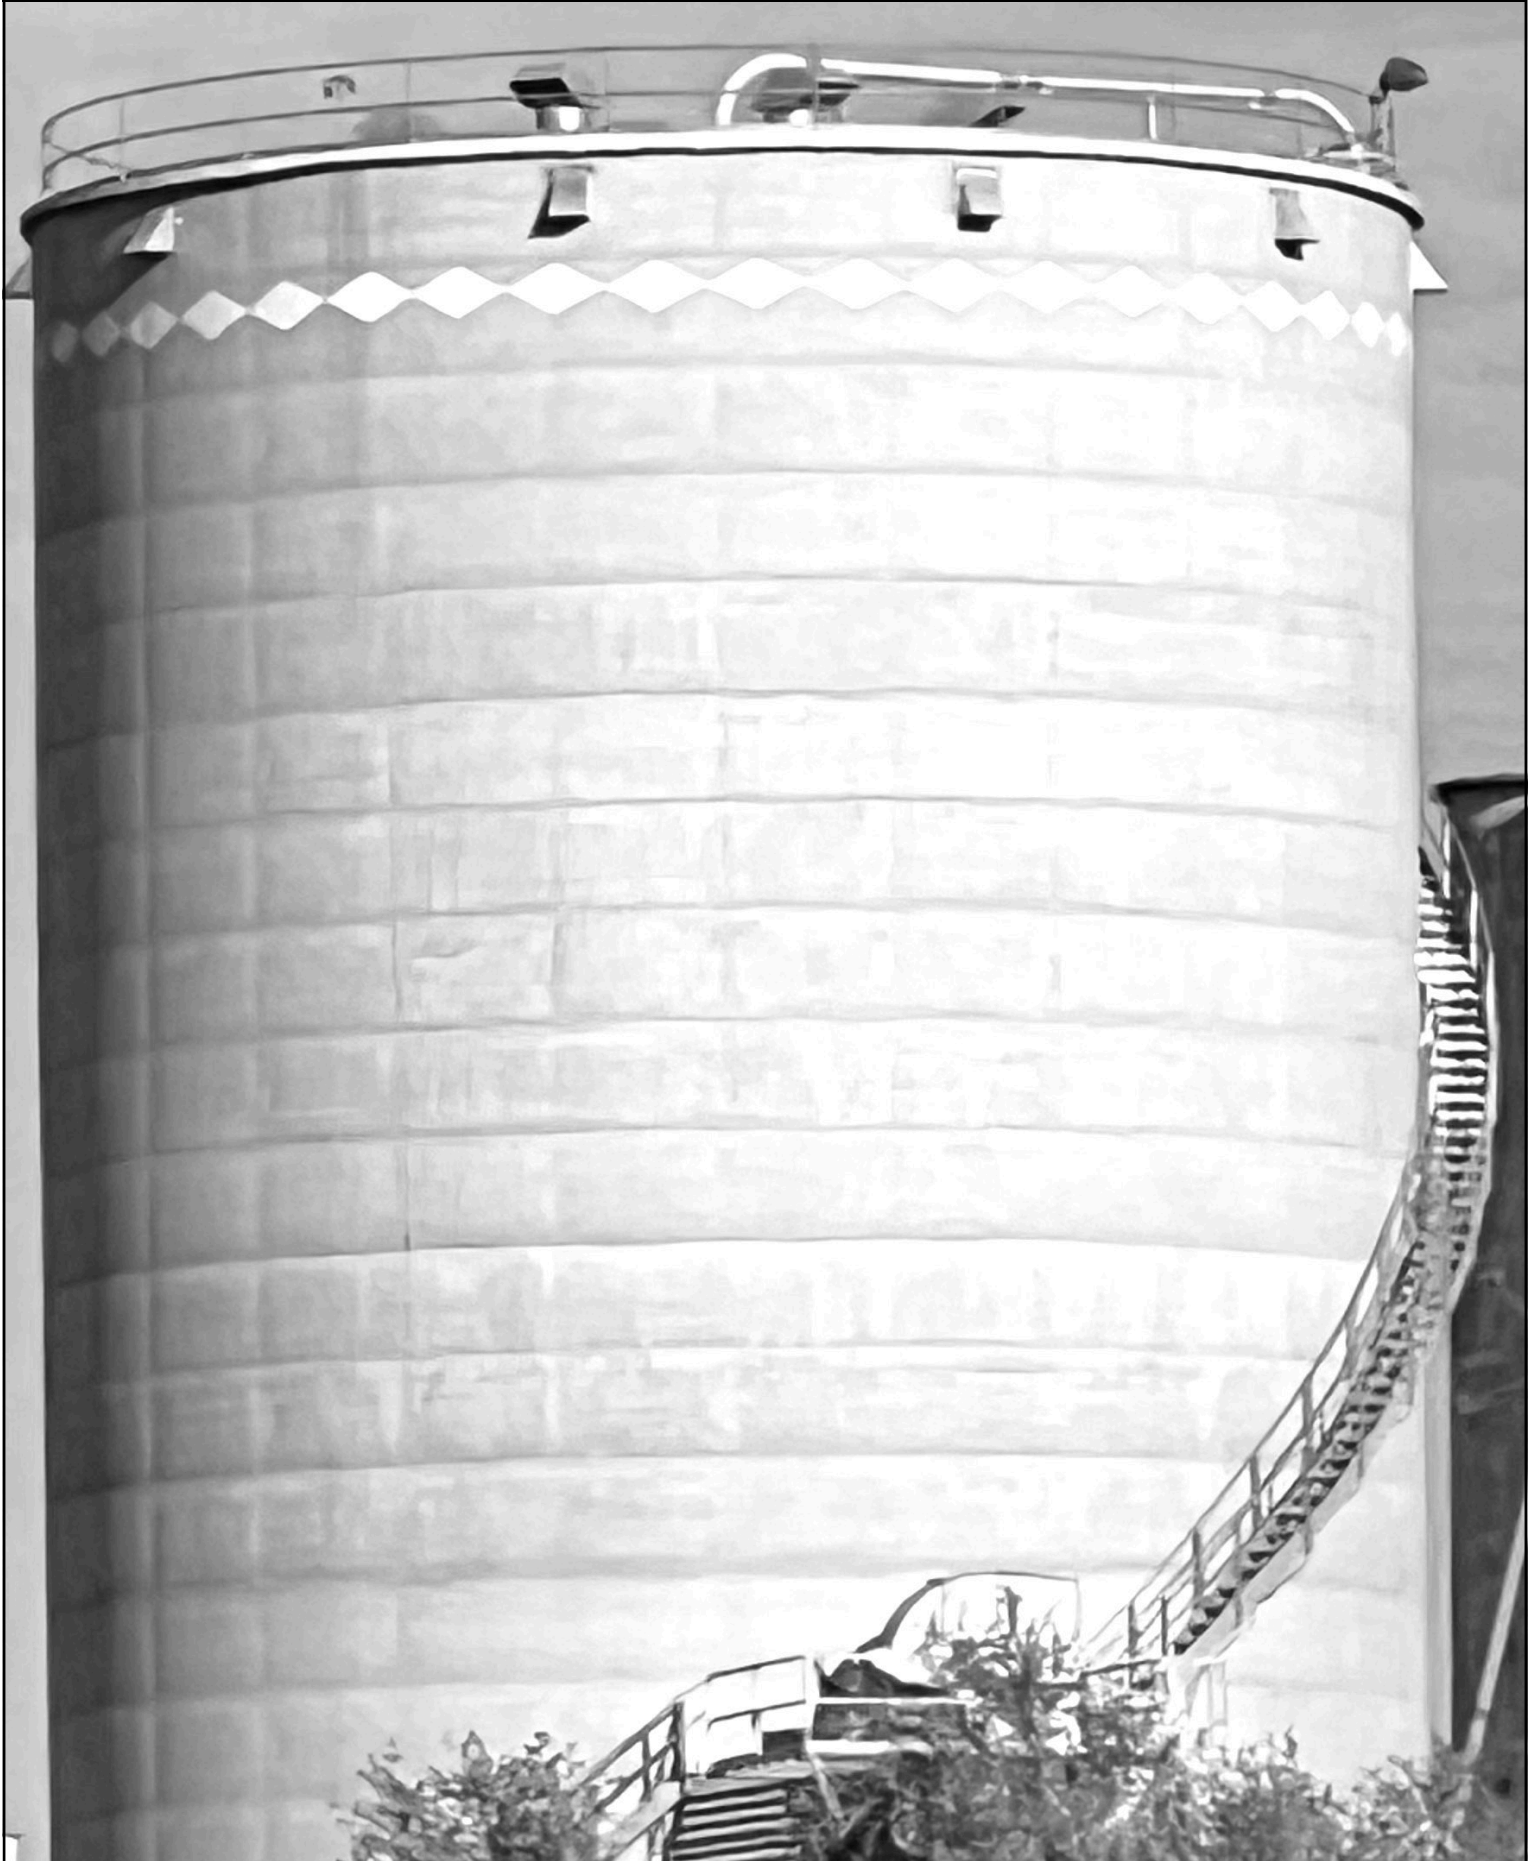

Eisenhower Silo Mural

Design Submission